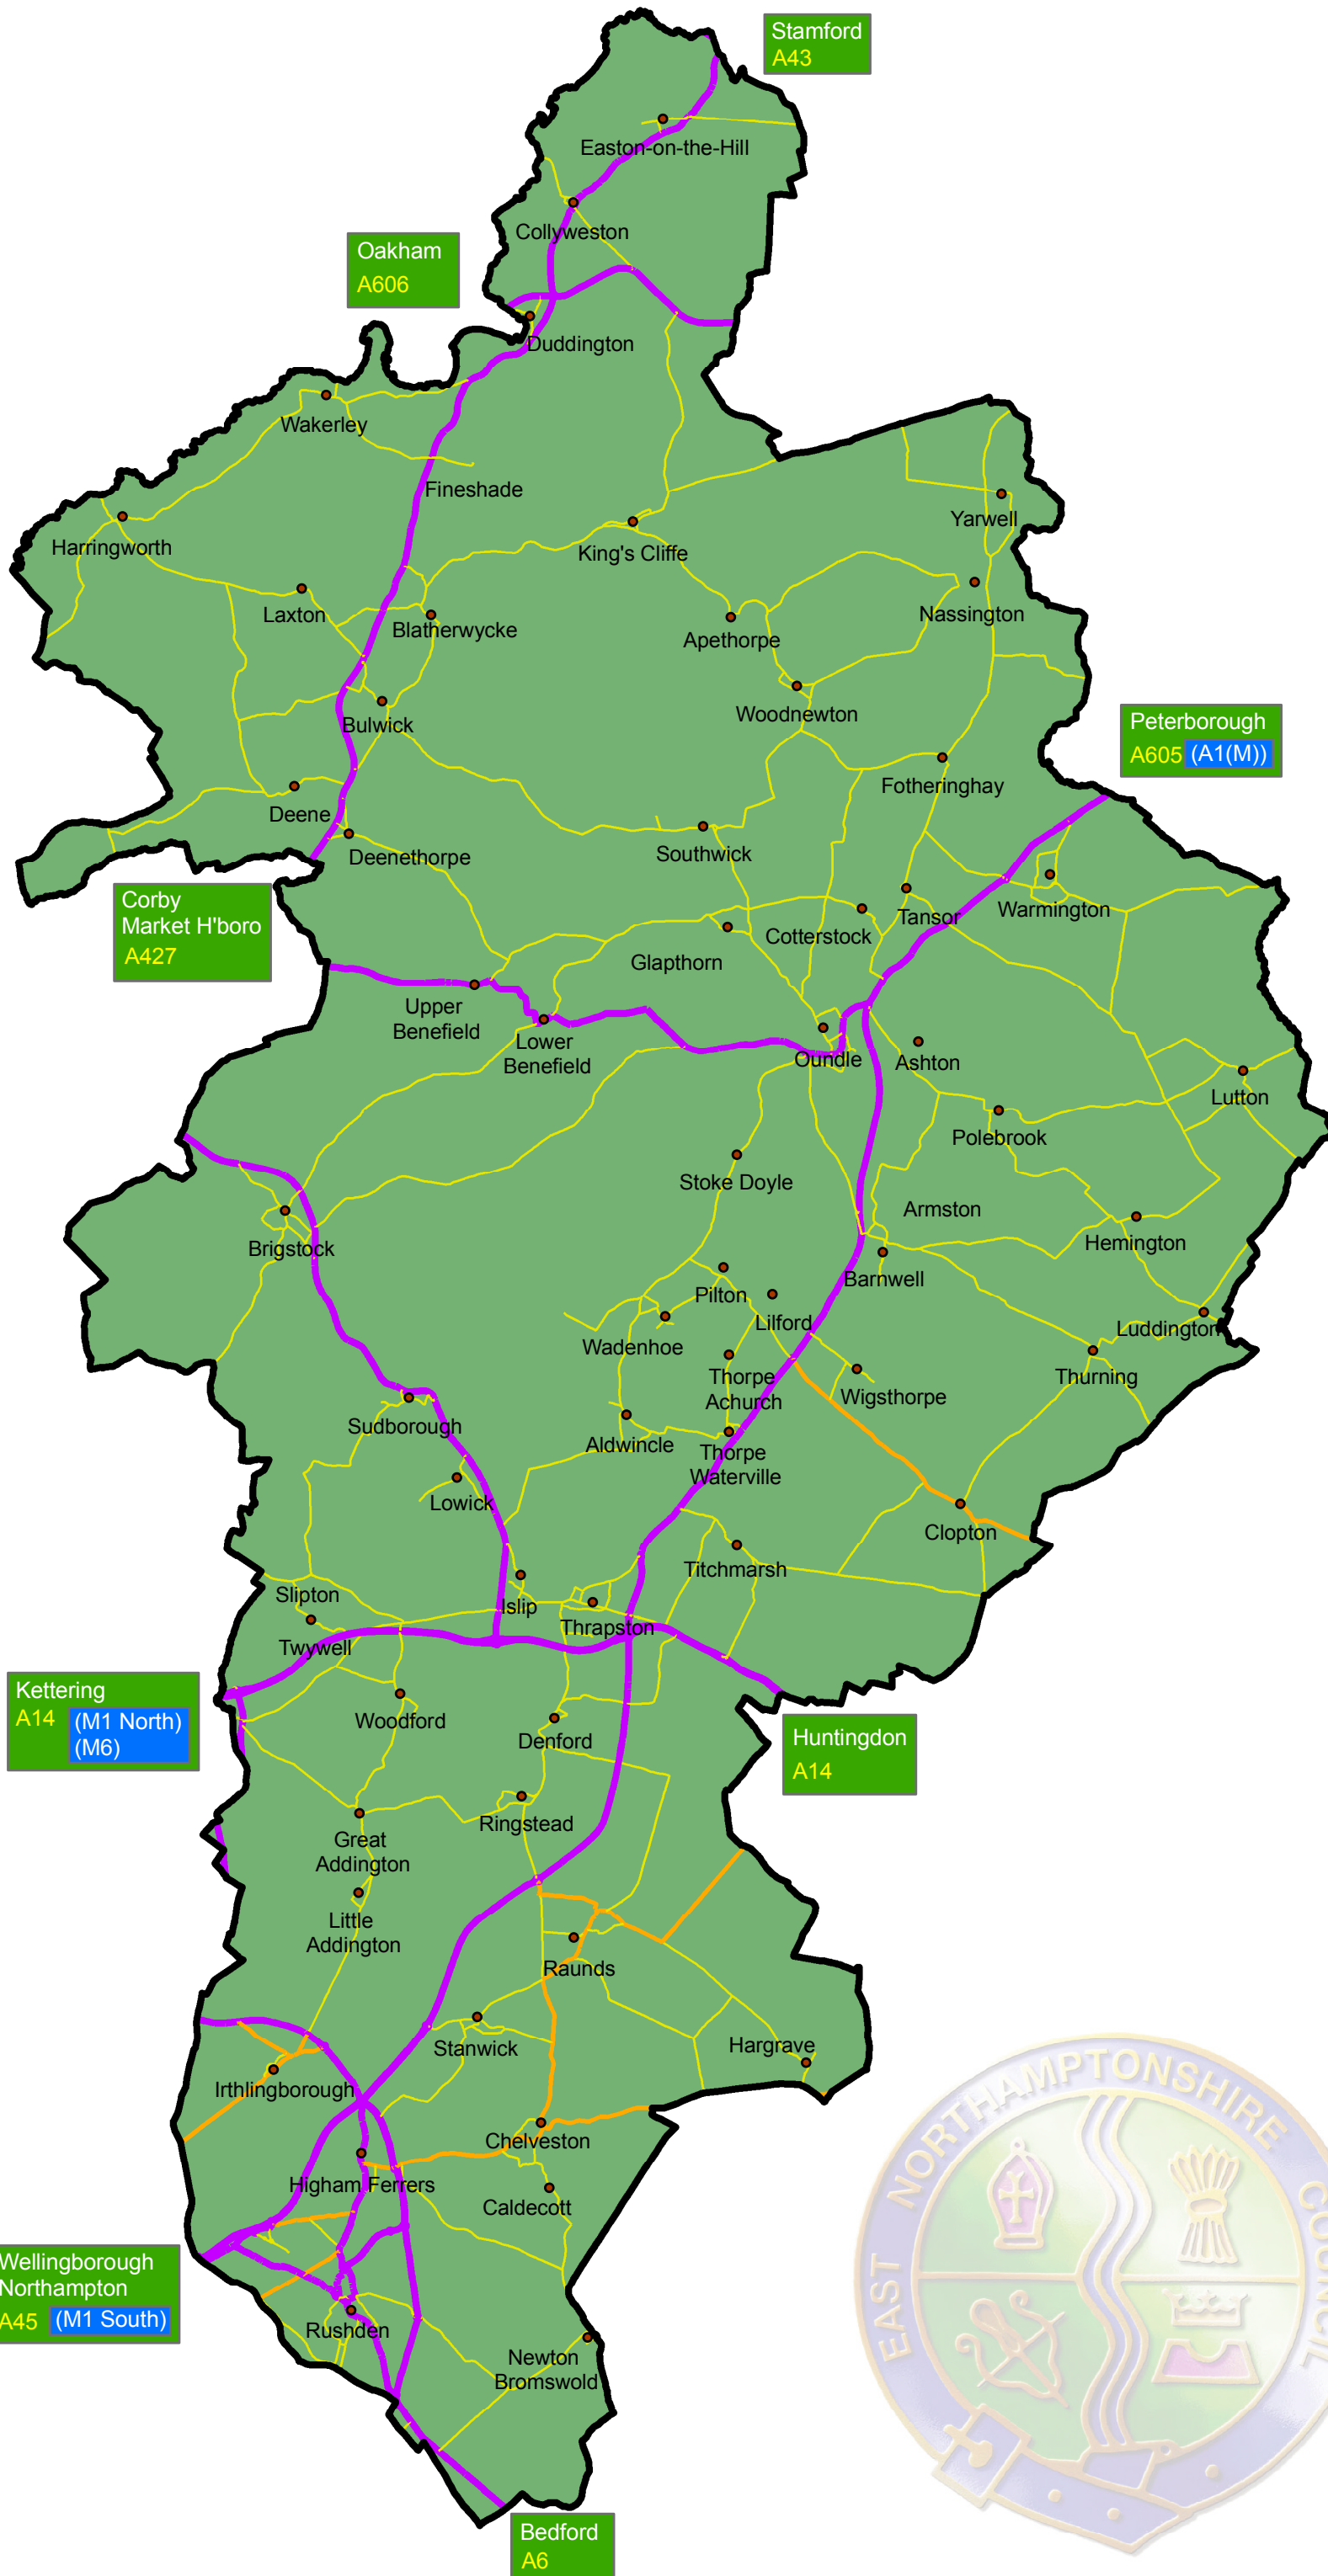

East Northamptonshire Council

Scale: 1:110,000

ICT Services

East Northamptonshire District Map

This map is accurate to the scale specified above when reproduced at A3

Based upon the Ordnance Survey mapping with the permission of the Controller of Her Majesty's Stationery Office © Crown Copyright. Unauthorised reproduction infringes crown copyright and may lead to prosecution or civil proceedings. East Northamptonshire Council. Licence No 100019072. (2009)